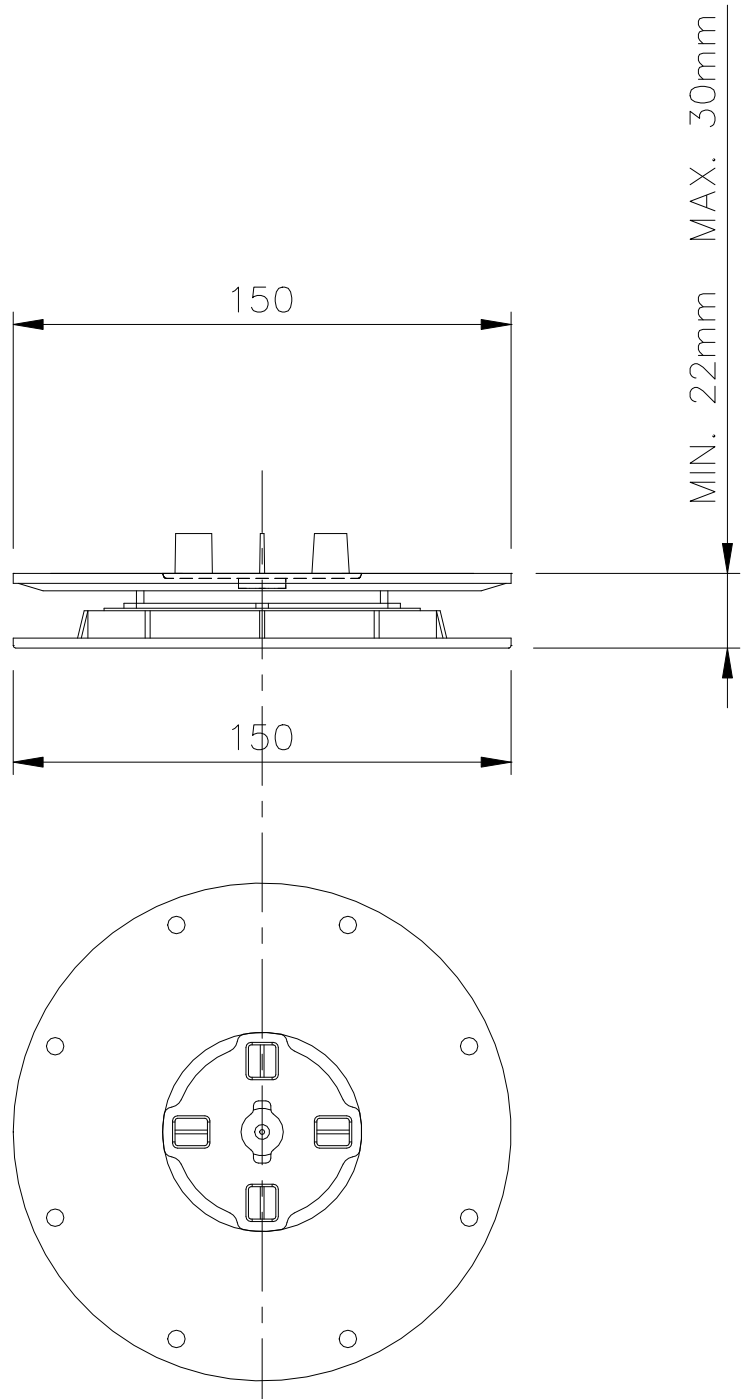

WEIGHT TOLERANCE: 683kg
MAX WEIGHT/BREAK POINT: 1,171kg

WALLBARN LIMITED
MINIPAD
22–30mm