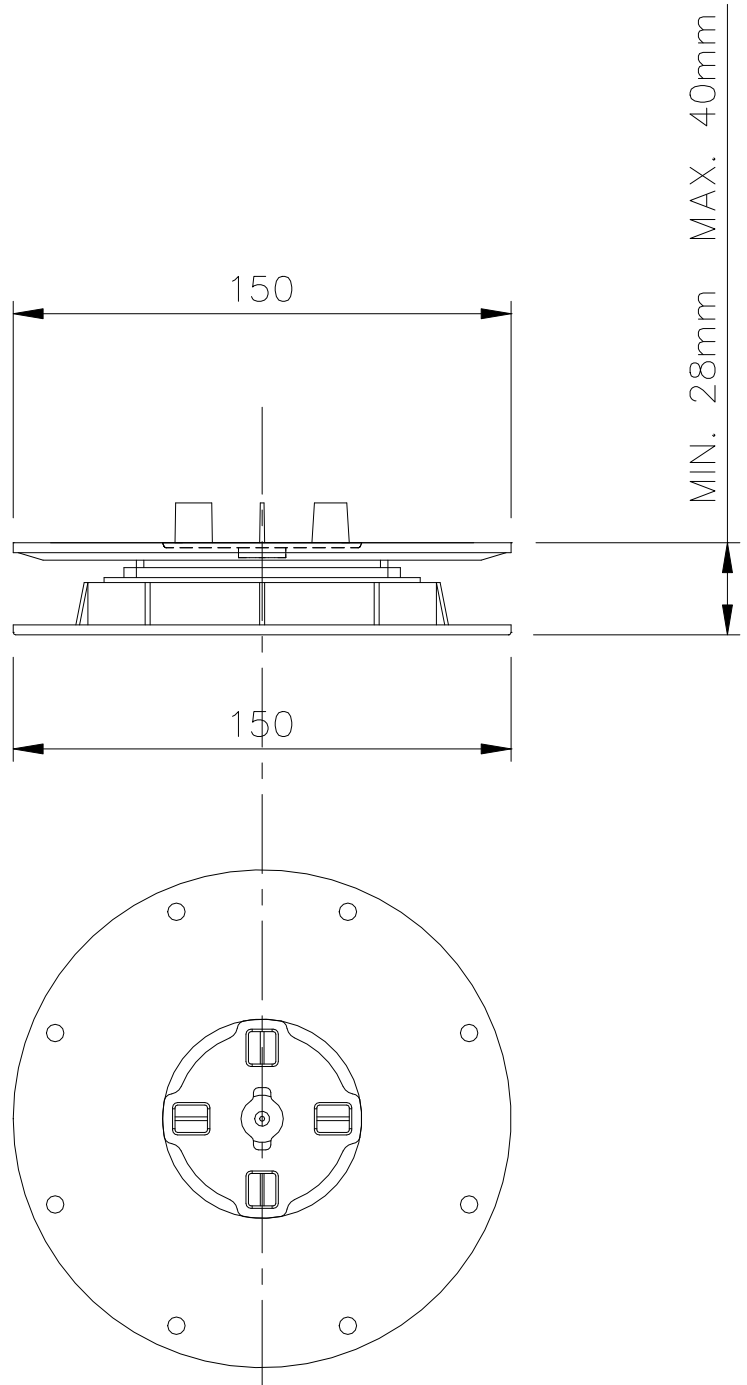

WEIGHT TOLERANCE: 683kg  
MAX WEIGHT/BREAK POINT: 1,171kg

WALLBARN LIMITED  
MINIPAD  
28-40mm