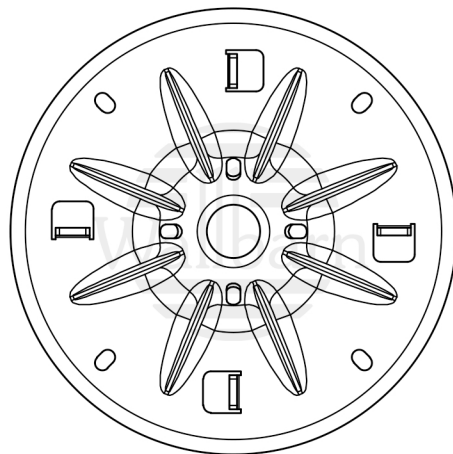

Tile Head (1 : 2)

Item number: Range 160-258 mm

Date creation: 28/05/2020

Item description: Tile Head

Material: Steel