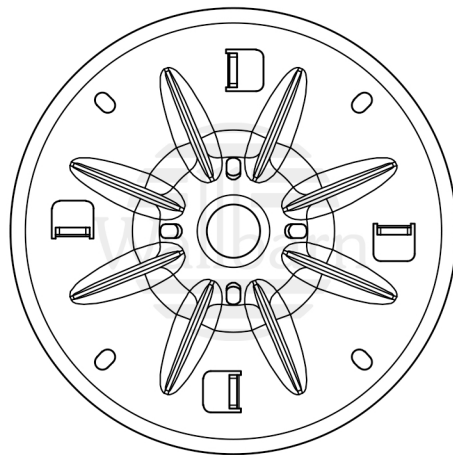

Tile Head ( 1 : 2 )

Item number: Range 85-115 mm

Date creation: 28/05/2020

Item description: Tile Head

Material: Steel