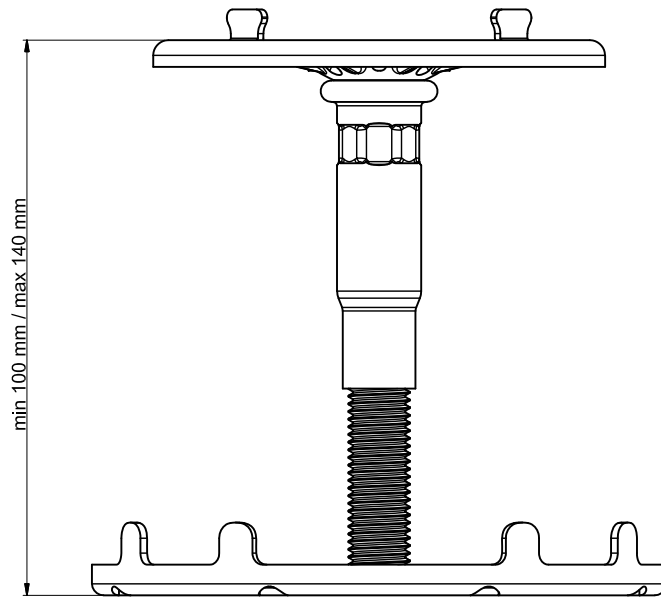

VISTA1 ( 1:2 )

VISTA2 ( 1:2 )

The project is owner by:

Item number: Range 100-140 mm

Date creation: 25/09/2020

Design revision: Rev.00

Item description: Tile Decking

Material: Steel