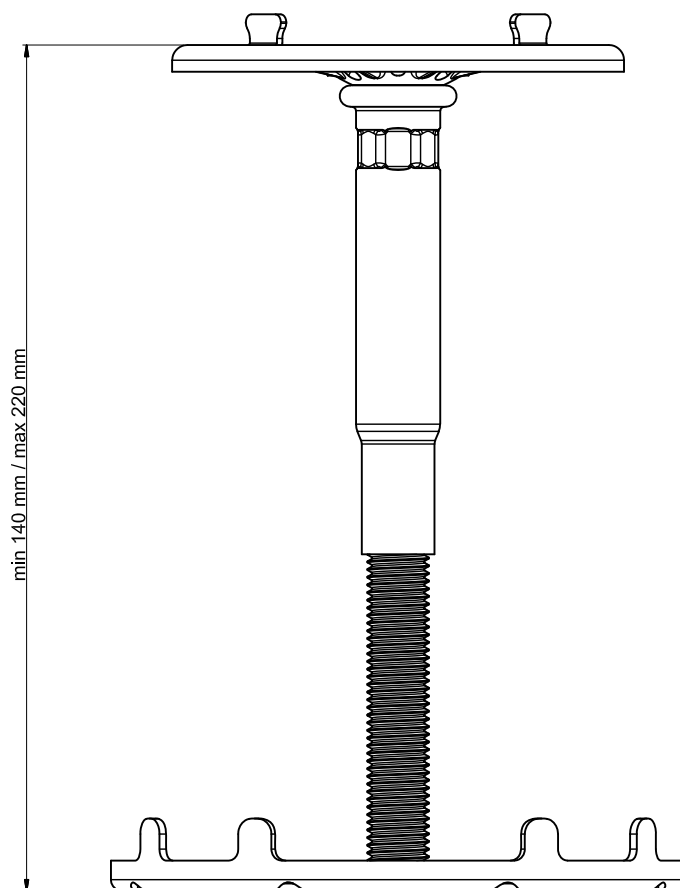

VISTA1 (1:2)

VISTA2 (1:2)

The project is owner by:

Item number: Range 140-220 mm

Date creation: 25/09/2020

Design revision: Rev.00

Item description: Tile Decking

Material: Steel