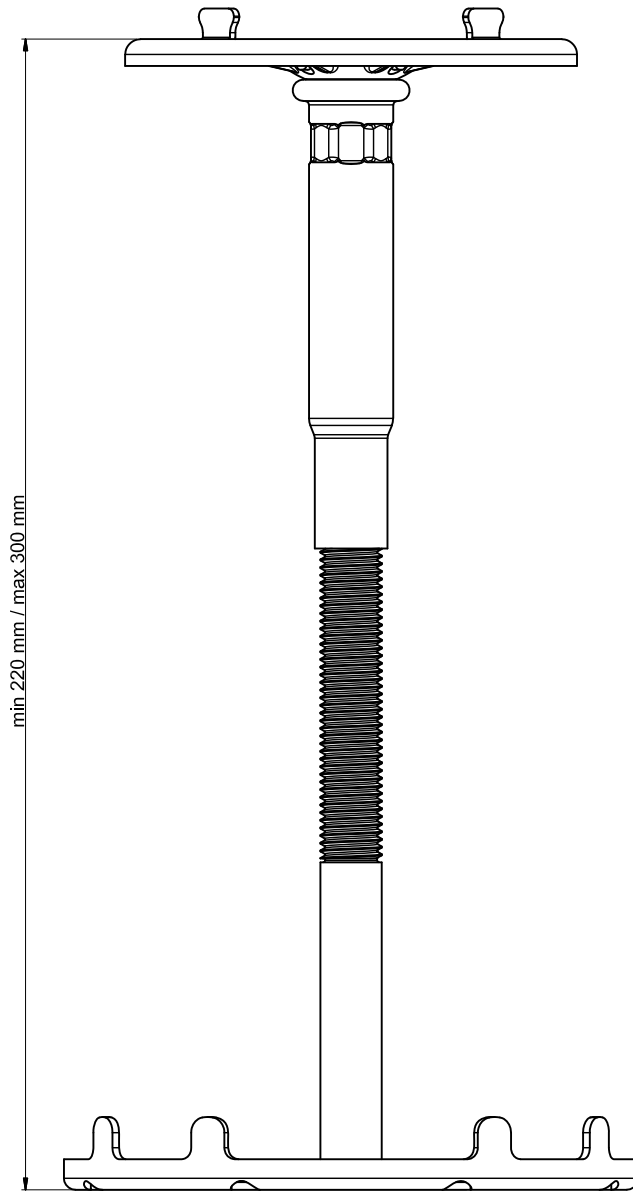

VISTA1 (1:2)

VISTA2 (1:2)

The project is owner by:

Item number: Range 220-300 mm

Date creation: 25/09/2020

Design revision: Rev.00

Item description: Tile Decking

Material: Steel