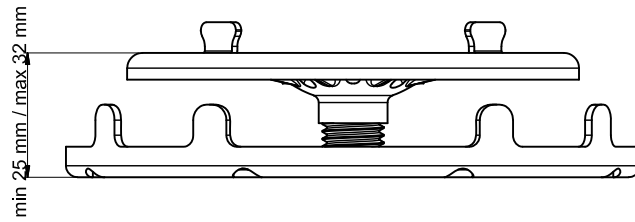

VISTA1 (1:2)

VISTA2 (1:2)

The project is owner by:

Item number: Range 25-32 mm

Date creation: 25/09/2020

Design revision: Rev.00

Item description: Tile Decking

Material: Steel