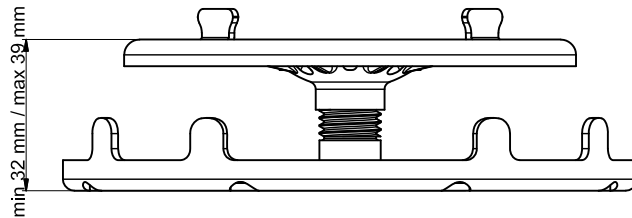

VISTA1 (1:2)

VISTA2 (1:2)

The project is owner by:

Item number: Range 32-39 mm

Date creation: 25/09/2020

Design revision: Rev.00

Item description: Tile Decking

Material: Steel