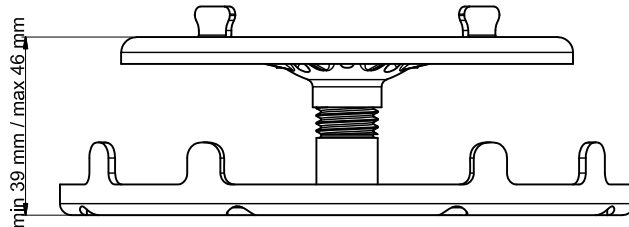

VISTA1 (1:2)

VISTA2 (1:2)

The project is owner by:

Item number: Range 39-46 mm

Date creation: 25/09/2020

Design revision: Rev.00

Item description: Tile Decking

Material: Steel