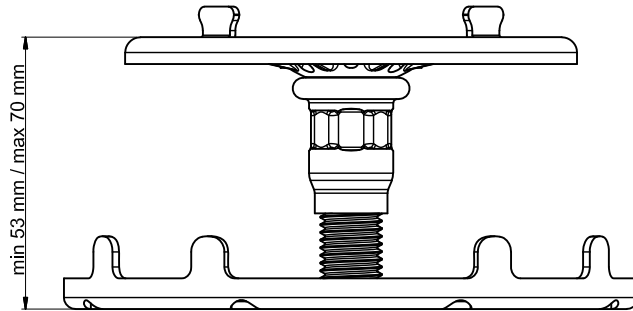

VISTA1 ( 1:2 )

VISTA2 ( 1:2 )

The project is owner by:

Item number: Range 53-70 mm

Date creation: 25/09/2020

Design revision: Rev.00

Item description: Tile Decking

Material: Steel