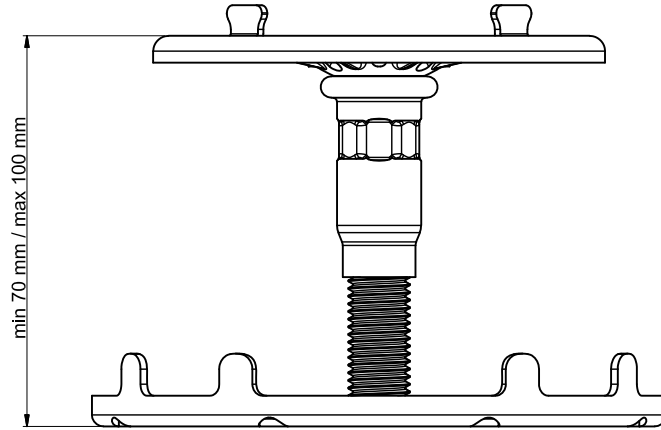

VISTA1 ( 1:2 )

VISTA2 ( 1:2 )

The project is owner by:

Item number: Range 70-100 mm

Date creation: 25/09/2020

Design revision: Rev.00

Item description: Tile Decking

Material: Steel