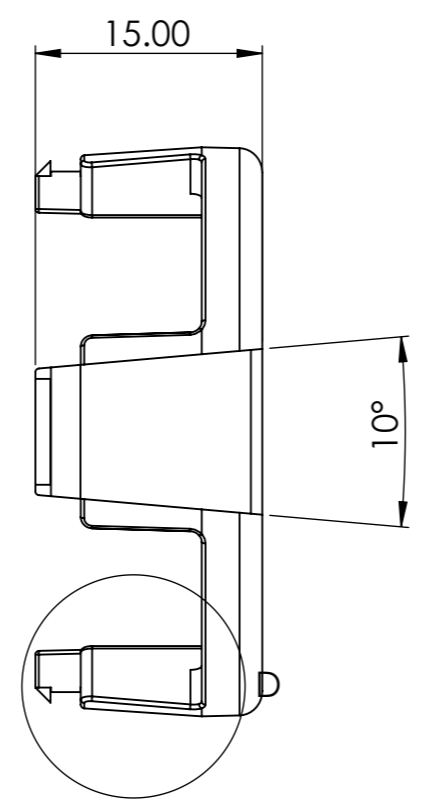

8 7 6 5 4 3 2 1

F  
E  
D  
C  
B  
A

SCALE 2:1

DETAIL D  
SCALE 5 : 1

DESIGNER: Wallbarn Ltd		COMPANY: Wallbarn Ltd	
EMAIL: enquiries@solidpeople.co.uk		TITLE: SP-MEG-BAL-075-Z Center.Lock1	
PHONE: 01727 617780		SIZE	
Navigation House 48 Millgate Newark NG24 4TR		<b>A3</b>	DWG. NO. <b>1</b>
.. COMPANY PROPRIETRY NOTE .. <small>Information on this drawing may not be disclosed without the written authorisation from the parties involved in its creation.</small>			REV <b>0</b>
		SHEET 1 OF 1	
DRAWN BY: Benjamin Wilson		DRAWN DATE: 25/08/2021	

8 7 6 5 4 3 2 1