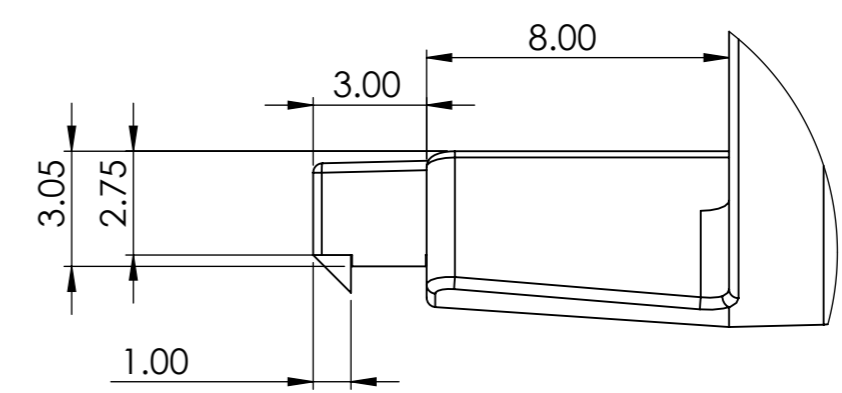

8 7 6 5 4 3 2 1

F  
E  
D  
C  
B  
A

SCALE 2:1

DETAIL D  
SCALE 5 : 1

DESIGNER: Wallbarn Ltd		COMPANY: Wallbarn Ltd	
EMAIL: enquiries@solidpeople.co.uk		TITLE: SP-MEG-BAL-075-Z Center.Lock1	
PHONE: 01727 617780		SIZE	
Navigation House 48 Millgate Newark NG24 4TR		<b>A3</b>	DWG. NO. <b>1</b>
.. COMPANY PROPRIETRY NOTE .. <small>Information on this drawing may not be disclosed without the written authorisation from the parties involved in its creation.</small>			REV <b>0</b>
		SHEET 1 OF 1	
DRAWN BY: Benjamin Wilson		DRAWN DATE: 25/08/2021	