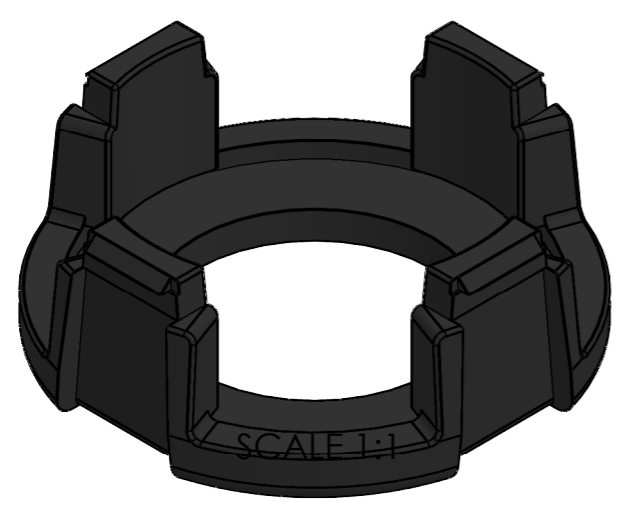

8 7 6 5 4 3 2 1

F  
E  
D  
C  
B  
A

SCALE 2:1

DETAIL D  
SCALE 5 : 1

DESIGNER: Wallbarn Ltd		COMPANY: Wallbarn Ltd	
EMAIL: enquiries@solidpeople.co.uk		TITLE: SP-MEG-BAL-075-Z Center.Lock1	
PHONE: 01727 617780		SIZE	
Navigation House 48 Millgate Newark NG24 4TR		<b>A3</b>	DWG. NO. <b>1</b>
.. COMPANY PROPRIETRY NOTE .. <small>Information on this drawing may not be disclosed without the written authorisation from the parties involved in its creation.</small>			REV <b>0</b>
		SHEET 1 OF 1	
DRAWN BY: Benjamin Wilson		DRAWN DATE: 25/08/2021	

8 7 6 5 4 3 2 1