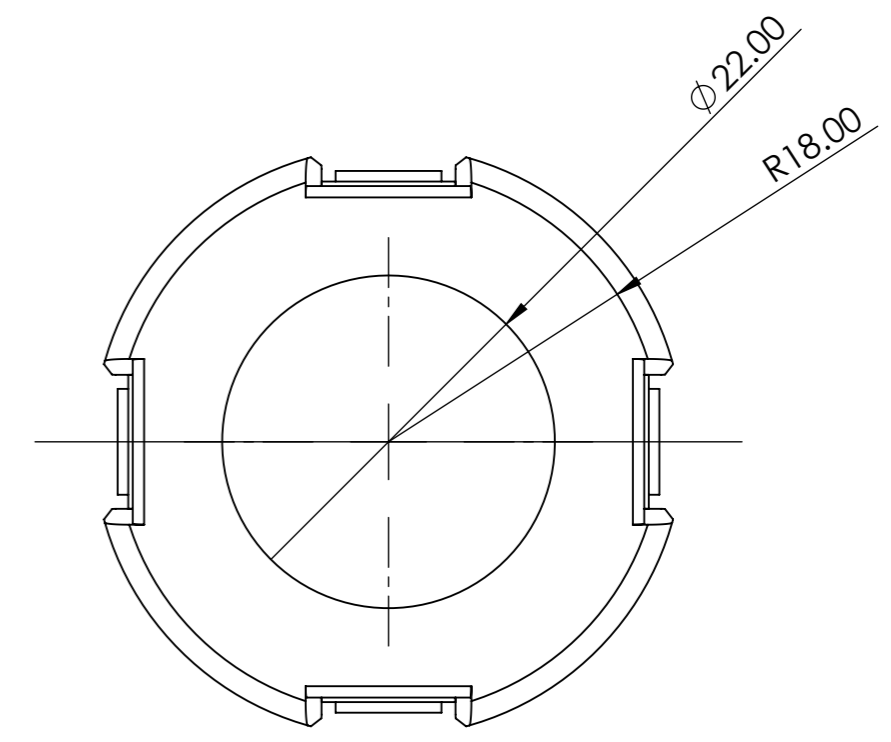

8 7 6 5 4 3 2 1

F  
E  
D  
C  
B  
A

SCALE 2:1

DETAIL D  
SCALE 5 : 1

DESIGNER: Wallbarn Ltd		COMPANY: Wallbarn Ltd	
EMAIL: enquiries@solidpeople.co.uk		TITLE: SP-MEG-BAL-075-Z Center.Lock1	
PHONE: 01727 617780		SIZE	
Navigation House 48 Millgate Newark NG24 4TR		<b>A3</b>	DWG. NO. <b>1</b>
.. COMPANY PROPRIETRY NOTE .. <small>Information on this drawing may not be disclosed without the written authorisation from the parties involved in its creation.</small>			REV <b>0</b>
		SHEET 1 OF 1	
DRAWN BY: Benjamin Wilson		DRAWN DATE: 25/08/2021	