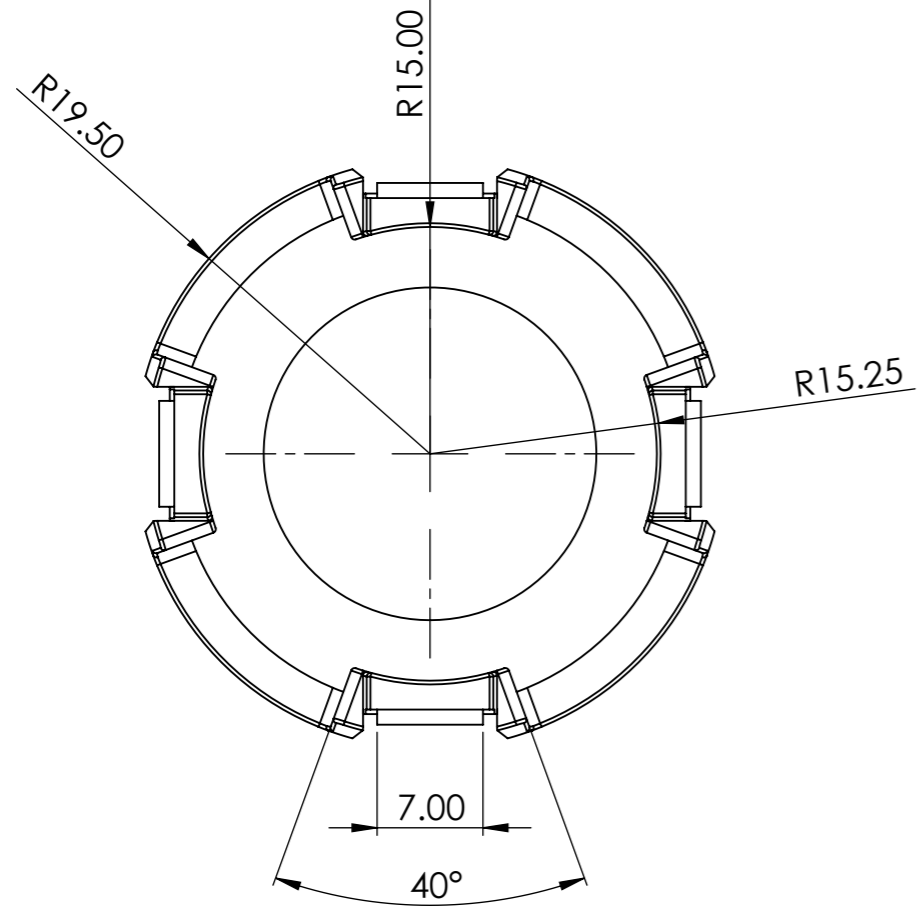

8 7 6 5 4 3 2 1

F  
E  
D  
C  
B  
A

SCALE 2:1

DETAIL D  
SCALE 5 : 1

DESIGNER: Wallbarn Ltd		COMPANY: Wallbarn Ltd	
EMAIL: enquiries@solidpeople.co.uk		TITLE: SP-MEG-BAL-075-Z Center.Lock1	
PHONE: 01727 617780		SIZE	
Navigation House 48 Millgate Newark NG24 4TR		<b>A3</b>	DWG. NO. <b>1</b>
.. COMPANY PROPRIETRY NOTE .. <small>Information on this drawing may not be disclosed without the written authorisation from the parties involved in its creation.</small>			REV <b>0</b>
		SHEET 1 OF 1	
DRAWN BY: Benjamin Wilson		DRAWN DATE: 25/08/2021	

8 7 6 5 4 3 2 1