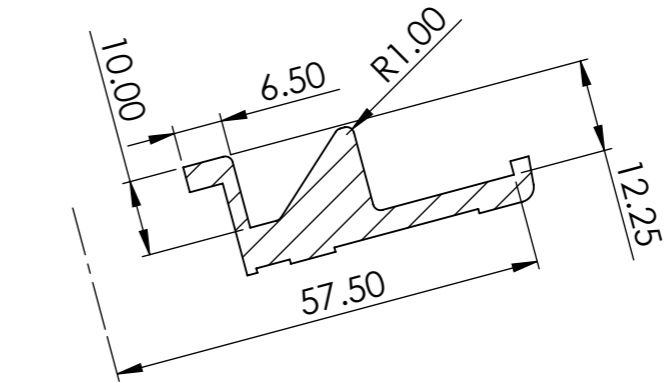

SCALE 1:1

SECTION A-A  
SCALE 1 : 1

DESIGNER: Wallbarn Ltd		COMPANY: Wallbarn Ltd	
EMAIL: enquiries@solidpeople.co.uk		TITLE: SP-MEG-BAL-075-Z Decking.Top	
PHONE: 01727 617780		SIZE	
Navigation House 48 Millgate Newark NG24 4TR		<b>A3</b>	DWG. NO. <b>1</b>
.. COMPANY PROPRIETRY NOTE .. Information on this drawing may not be disclosed without the written authorisation from the parties involved in its creation.			REV <b>0</b>
		SHEET 1 OF 1	
DRAWN BY: Benjamin Wilson		DRAWN DATE: 25/08/2021	