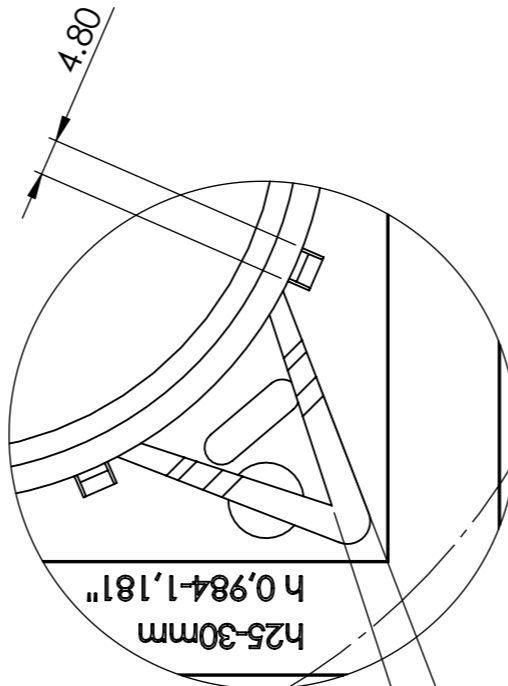

SCALE 1:2

DETAIL A  
SCALE 1:1

DETAIL C  
SCALE 1:1

DETAIL D  
SCALE 1:1

DESIGNER: Wallbarn Ltd		COMPANY: Wallbarn Ltd	
EMAIL: enquiries@solidpeople.co.uk		TITLE: SP-MEG-BAL-075-Z Main.Base.h25-30	
PHONE: 01727 617780		SIZE	
Navigation House 48 Millgate Newark NG24 4TR		<b>A3</b>	DWG. NO. <b>1</b>
.. COMPANY PROPRIETRY NOTE .. Information on this drawing may not be disclosed without the written authorisation from the parties involved in its creation.			REV <b>0</b>
DRAWN BY: Benjamin Wilson		DRAWN DATE: 25/08/2021	
		SHEET 1 OF 1	