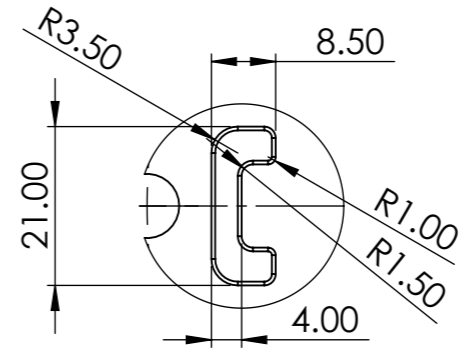

SCALE 1:2

DETAIL A  
SCALE 1:1

DETAIL C  
SCALE 1:1

DETAIL D  
SCALE 1:1

DESIGNER: Wallbarn Ltd		COMPANY: Wallbarn Ltd	
EMAIL: enquiries@solidpeople.co.uk		TITLE: SP-MEG-BAL-075-Z Main.Base.h25-30	
PHONE: 01727 617780		SIZE	
Navigation House 48 Millgate Newark NG24 4TR		<b>A3</b>	DWG. NO. <b>1</b>
.. COMPANY PROPRIETRY NOTE .. Information on this drawing may not be disclosed without the written authorisation from the parties involved in its creation.			REV <b>0</b>
DRAWN BY: Benjamin Wilson		DRAWN DATE: 25/08/2021	
		SHEET 1 OF 1	