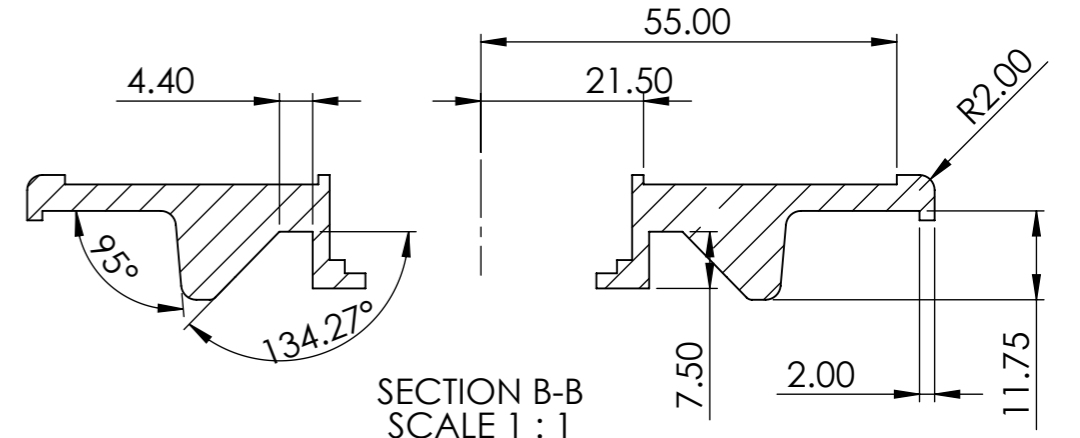

SCALE 1:1

DETAIL A
SCALE 2:1

SECTION B-B
SCALE 1:1

DESIGNER: Wallbarn Ltd		COMPANY: Wallbarn Ltd	
EMAIL: enquiries@solidpeople.co.uk		TITLE: SP-MEG-BAL-075-Z Tile.Top	
PHONE: 01727 617780		SIZE	
Navigation House 48 Millgate Newark NG24 4TR		A3	DWG. NO. 1
.. COMPANY PROPRIETRY NOTE .. Information on this drawing may not be disclosed without the written authorisation from the parties involved in its creation.			REV 0
DRAWN BY: Benjamin Wilson		SHEET 1 OF 1	
DRAWN DATE: 25/08/2021			