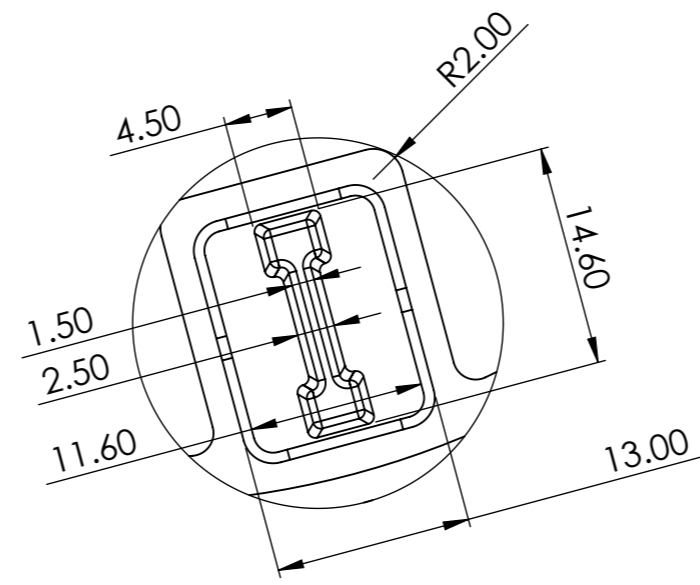

SCALE 1:1

DETAIL A
SCALE 2:1

SECTION B-B
SCALE 1:1

DESIGNER: Wallbarn Ltd		COMPANY: Wallbarn Ltd	
EMAIL: enquiries@solidpeople.co.uk		TITLE: SP-MEG-BAL-075-Z Tile.Top	
PHONE: 01727 617780		SIZE	
Navigation House 48 Millgate Newark NG24 4TR		A3	DWG. NO. 1
.. COMPANY PROPRIETRY NOTE .. Information on this drawing may not be disclosed without the written authorisation from the parties involved in its creation.			REV 0
DRAWN BY: Benjamin Wilson		SHEET 1 OF 1	
DRAWN DATE: 25/08/2021			