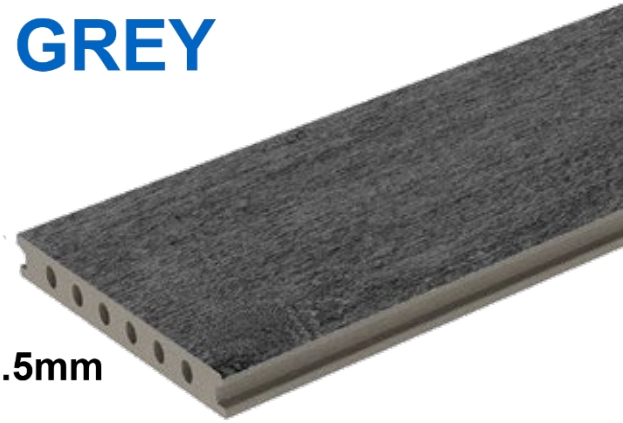

EXADECK

NATURAL

COLOUR VARIATIONS

1202 x 145 x 26.5mm

WALLBARN LTD
Unit 16 Capital Business Centre
South Croydon, CR2 0BS t: 0208 916 2222
sales@wallbarn.com
www.wallbarn.com

EXADECK

ANTICO

COLOUR VARIATIONS

1202 x 145 x 26.5mm

WALLBARN LTD
Unit 16 Capital Business Centre
South Croydon, CR2 0BS t: 0208 916 2222
sales@wallbarn.com
www.wallbarn.com

EXADECK

MAPLE

COLOUR VARIATIONS

1202 x 145 x 26.5mm

WALLBARN LTD
Unit 16 Capital Business Centre
South Croydon, CR2 0BS t: 0208 916 2222
sales@wallbarn.com
www.wallbarn.com

EXADECK

GREY

COLOUR VARIATIONS

1202 x 145 x 26.5mm

WALLBARN LTD
Unit 16 Capital Business Centre
South Croydon, CR2 0BS t: 0208 916 2222
sales@wallbarn.com
www.wallbarn.com

EXADECK

OAK

COLOUR VARIATIONS