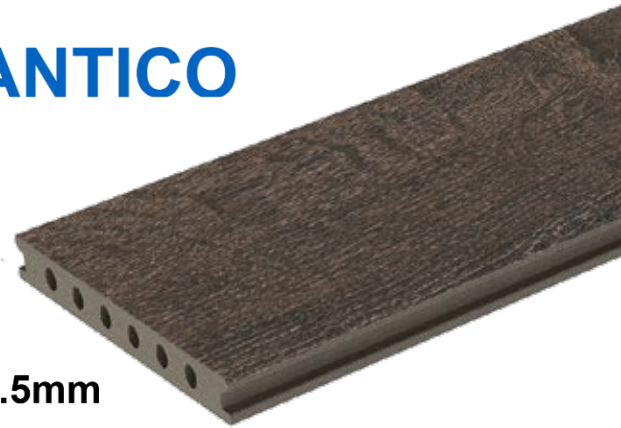

EXADECK

NATURAL

COLOUR VARIATIONS

1202 x 145 x 26.5mm

WALLBARN LTD
Unit 16 Capital Business Centre
South Croydon, CR2 0BS t: 0208 916 2222
sales@wallbarn.com
www.wallbarn.com

EXADECK

ANTICO

COLOUR VARIATIONS

1202 x 145 x 26.5mm

WALLBARN LTD
Unit 16 Capital Business Centre
South Croydon, CR2 0BS t: 0208 916 2222
sales@wallbarn.com
www.wallbarn.com

EXADECK

MAPLE

COLOUR VARIATIONS

1202 x 145 x 26.5mm

WALLBARN LTD
Unit 16 Capital Business Centre
South Croydon, CR2 0BS t: 0208 916 2222
sales@wallbarn.com
www.wallbarn.com

EXADECK

GREY

COLOUR VARIATIONS

1202 x 145 x 26.5mm

WALLBARN LTD
Unit 16 Capital Business Centre
South Croydon, CR2 0BS t: 0208 916 2222
sales@wallbarn.com
www.wallbarn.com

EXADECK

OAK

COLOUR VARIATIONS