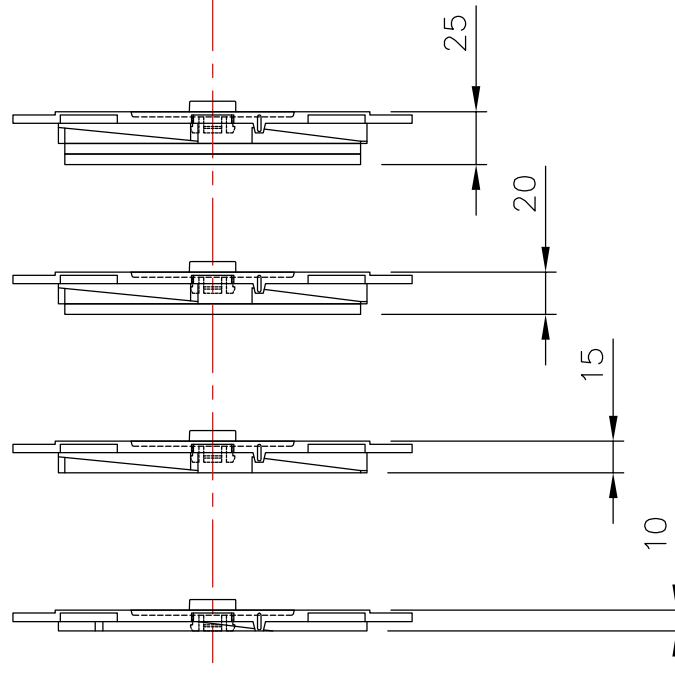

WEIGHT TOLERANCE: 683kg  
MAX WEIGHT/BREAK POINT: 1,171kg

WALLBARN LIMITED  
MINIPAD WITH CLIP HEAD FOR RAIL SYSTEM  
ADJUSTABLE HEIGHT 10–25mm  
(20mm HEIGHT INCLUDES ONE EXTENSION PLATE)  
(25mm HEIGHT INCLUDES TWO EXTENSION PLATES)